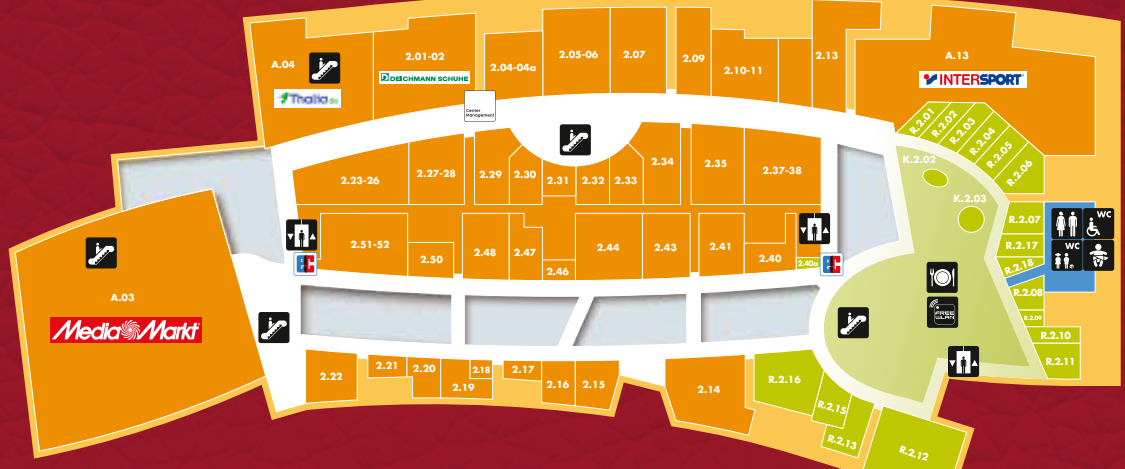

EBENE 2

level 2